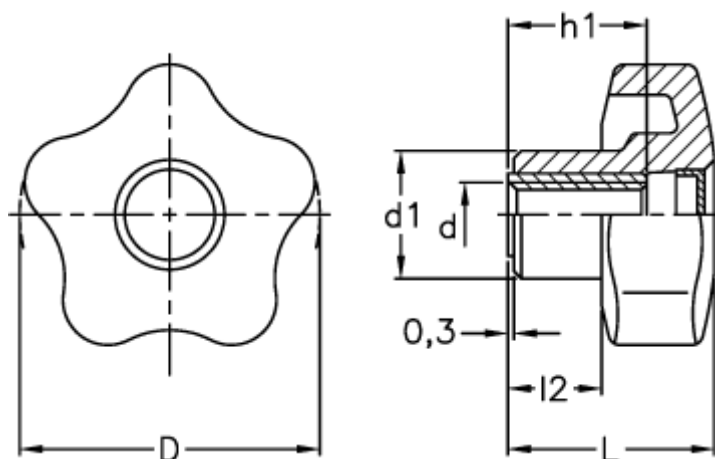

# Data Sheet

Article number: 23020698439

Description: E+G Lobe knob  
VCT.32 B-M5-C9, black cap

## Measures

D	= 32
d1	= 15
d 6H	= M5
h1	= 12
L	= 23.0
l2	= 10